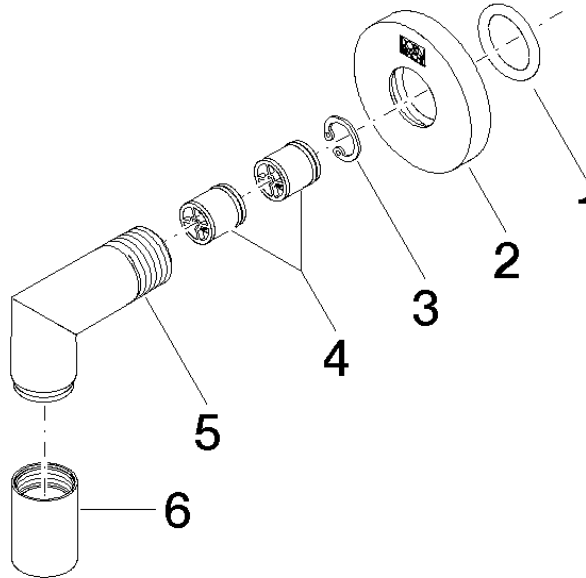

28 450 625

- 3/8" shower outlet
- rosette Ø 55 mm
- 1/2" connection

Intrinsic protection against back flow.

Fits: TARA, META

	Brushed Chrome	28 450 625-93
	Chrome	28 450 625-00
	Brushed Platinum	28 450 625-06
	Platinum	28 450 625-08
	Dark Chrome	28 450 625-19
	Light Gold	28 450 625-26
	Brushed Light Gold	28 450 625-27
	Brushed Durabronze (23kt Gold)	28 450 625-28
	Matte Black	28 450 625-33
	Brushed Bronze	28 450 625-42
	Brushed Champagne (22kt Gold)	28 450 625-46
	Champagne (22kt Gold)	28 450 625-47
	Brushed Dark Platinum	28 450 625-99

28 450 625

mm [inches]

### Flow rate chart

### Spare parts list

No.	Item Number	Name	Quantity used	Delivery time
1	90 14 10 026 00 90	seal	1	2
2	09 27 22 503-93	rosette	1	20
3	09 16 01 014 90	ring	1	2
4	90 23 01 141 00 90	back-flow preventer	2	2
5	09 11 03 036-93	connection	1	20
6	90 21 02 069 00-93	cover	1	-